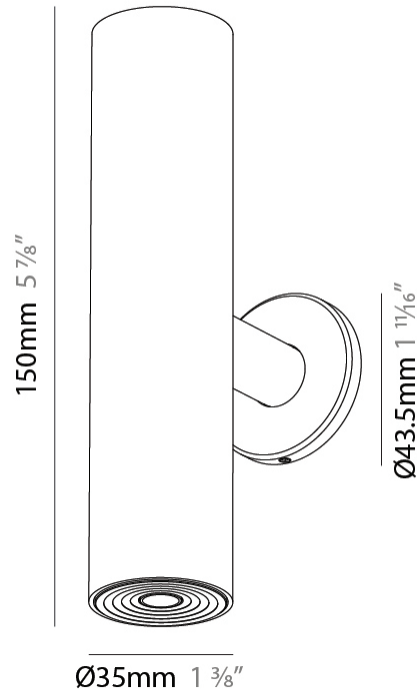

GENERAL

Series: Studio Collection
Subseries: Studio Collection 1
Partner: Prolicht
Division: Architectural
Installation: Surface
Product Type: Wall Surface
Mounting Location: Wall
Light Distribution: Direct / Indirect

PHYSICAL

Shape: Cylinder
Diameter (mm): 35
Diameter (in): 1 3/8
Height (mm): 150
Height (in): 5 7/8
Weight (kg): 0.338
Fixture Finish: SSR / BKV / CWI / CRY / HAB / UFT / ITA / RUA / FTG / MYG / LOD / PUS / FRO / FUP / KIA / POP / BLS / SPG / MEY / GOH / CHC / COM / ABZ / JAG / OBR / MOS / ROR
Accent Finish: ALU / PBR
Fixture Material: Extruded Aluminum
Cut-out Measurements: 19mm/3/4" Diameter

ELECTRICAL

Lamp Type: LED (Zhaga Standard)
Input Wattage (W): 13
Total Output Wattage (W): 11.8
Dimming: Tri-Mode (Non-Dimming and Phase Dimming (120Vac only) and 0-10V Dimming)
Driver Included: No
Driver Location: Remote
Driver Type: Constant Current - Universal
Driver Class: Class 2
Input Voltage (V): 120 - 277
Constant Current (MA): 500

LED

Color Temperature (°K): 2700 / 3000 / 3500 / 4000
Max. Delivered Lumen (lm): 640 / 677 / 715 / 734
Nominal Lumen (lm): 920 / 974 / 1028 / 1056
CRI: >90 CRI
Lamp Life (hrs): 50000

OPTICAL

Beam Angle: 32 / 58

RATINGS AND CERTIFICATIONS

Certified By: CSA Certified to UL and CSA Standards
IP rating: IP40